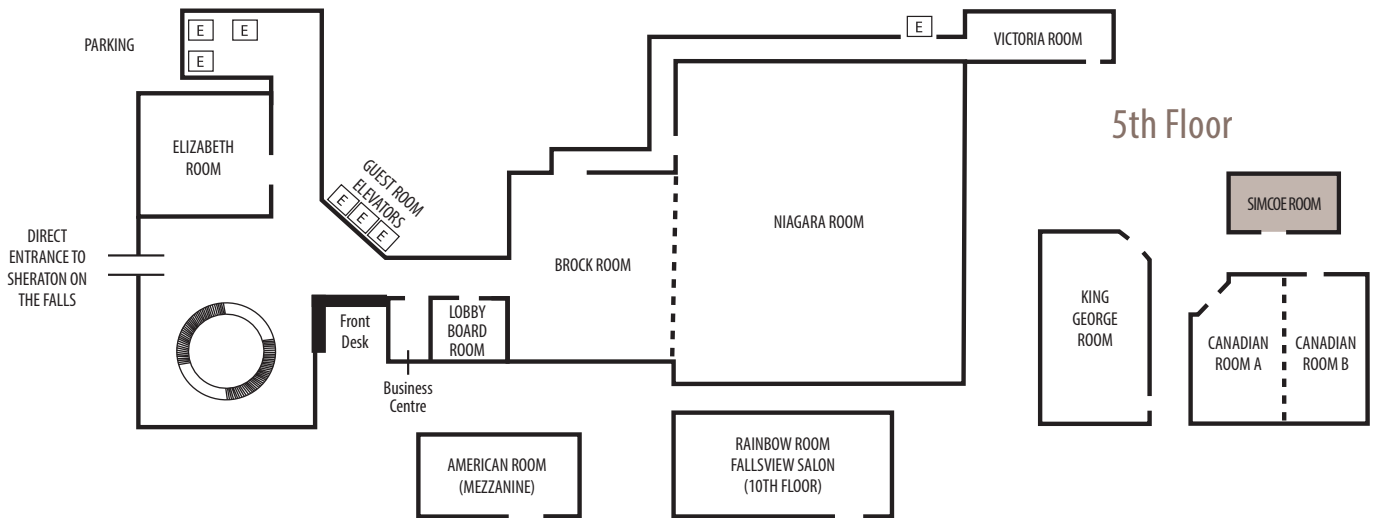

SIMCOE ROOM

CROWNE PLAZA® NIAGARA FALLS

ROOM	DIMENSIONS	THEATRE	CLASSROOM	HOLLOW SQ.	RECEPTION	BANQUET	BOOTH (8X10)	BOOTH (10X10)
Simcoe Room	23 x 11 = 253 sq.ft.	Boardroom Only (12 People)						