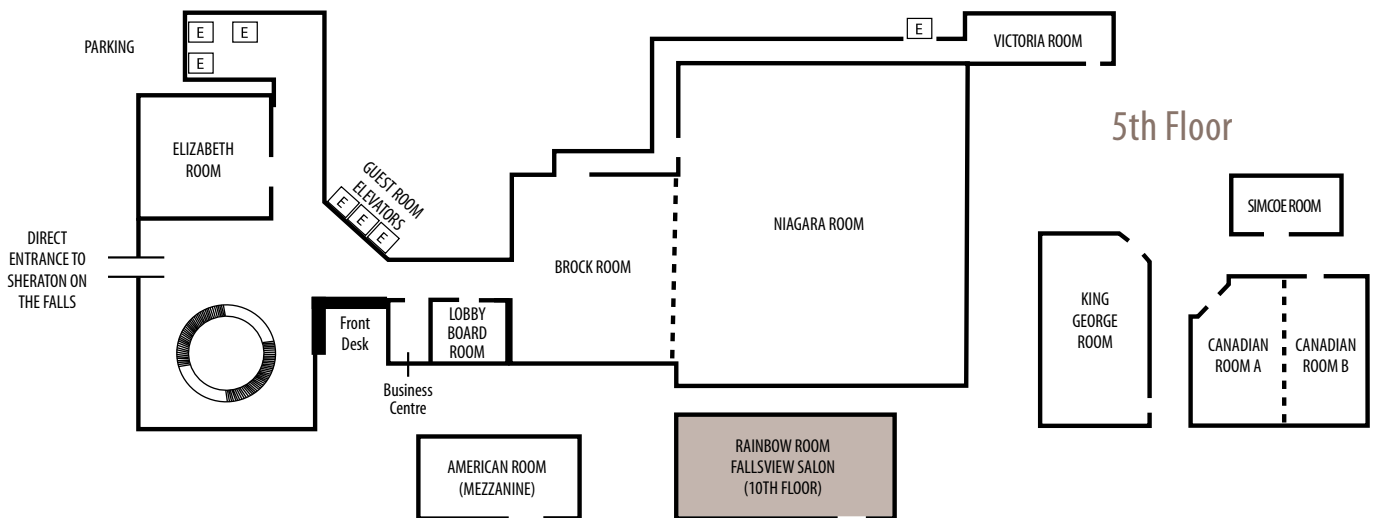

# RAINBOW ROOM FALLSVIEW SALON

**CROWNE PLAZA®**  
NIAGARA FALLS

ROOM	DIMENSIONS	THEATRE	CLASSROOM	HOLLOW SQ.	RECEPTION	BANQUET	BOOTH (8X10)	BOOTH (10X10)
Rainbow Room Fallsview Salon	44 x 42 = 1848 sq.ft	120	77	40	160	132	-	-