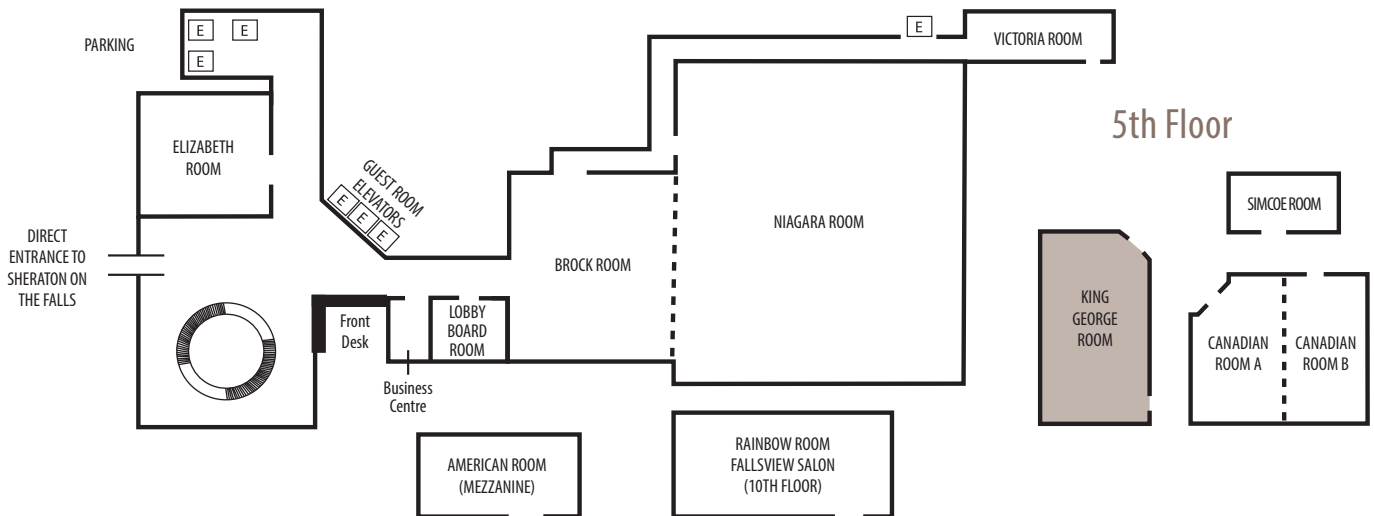

# KING GEORGE ROOM

## CROWNE PLAZA® NIAGARA FALLS

ROOM	DIMENSIONS	THEATRE	CLASSROOM	HOLLOW SQ.	RECEPTION	BANQUET	BOOTH (8X10)	BOOTH (10X10)
King George Room	22 x 42 = 924 sq.ft.	70	48	38	90	72	-	-