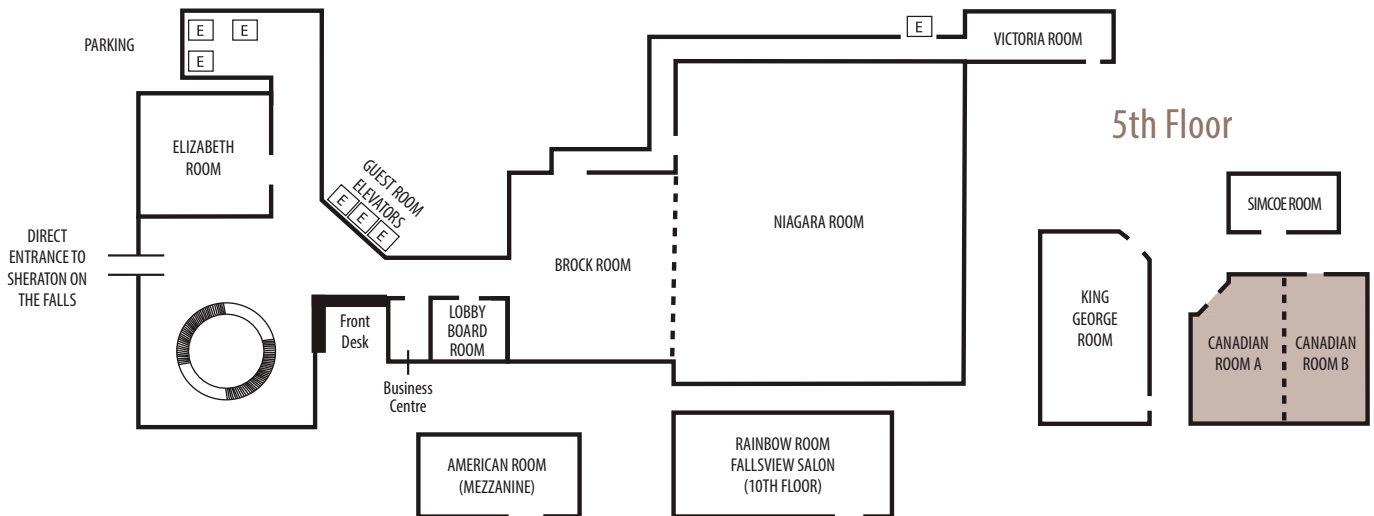

CANADIAN ROOM

CROWNE PLAZA® NIAGARA FALLS

ROOM	DIMENSIONS	THEATRE	CLASSROOM	HOLLOW SQ.	RECEPTION	BANQUET	BOOTH (8X10)	BOOTH (10X10)
Canadian Room AB	42 x 32 = 1344 sq.ft.	120	80	48	130	120	-	-
Canadian Room A	21 x 32 = 672 sq.ft.	60	40	26	60	60	-	-
Canadian Room B	21 x 32 = 672 sq.ft.	60	44	30	70	60	-	-