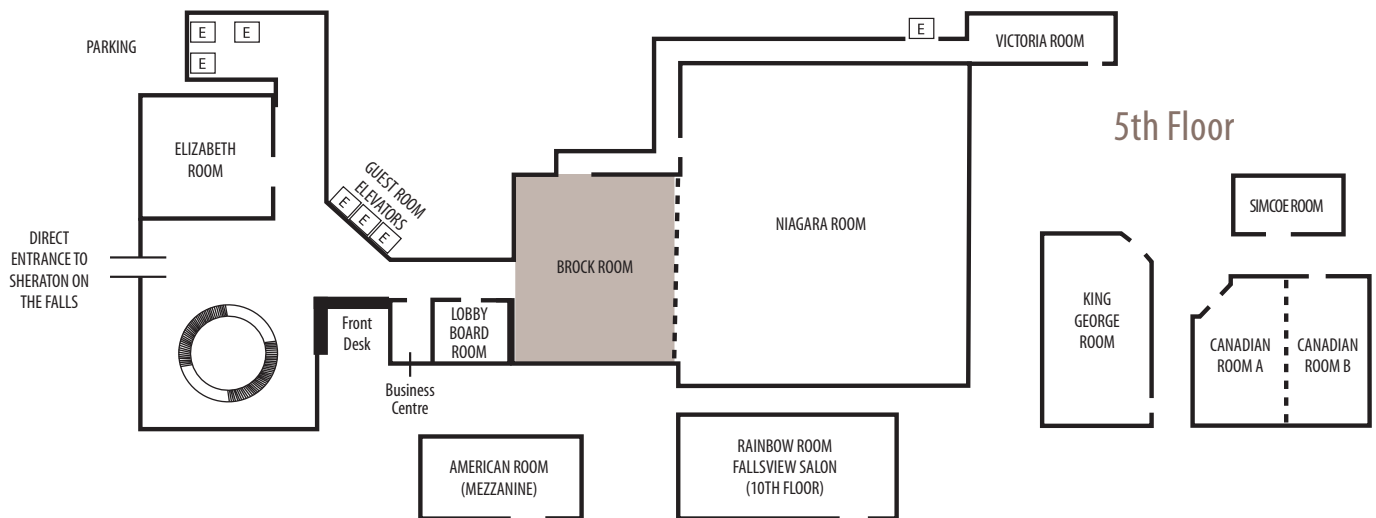

BROCK ROOM

CROWNE PLAZA® NIAGARA FALLS

ROOM	DIMENSIONS	THEATRE	CLASSROOM	HOLLOW SQ.	RECEPTION	BANQUET	BOOTH (8X10)	BOOTH (10X10)
Brock Room	42 x 45 = 1890 sq.ft	150	104	50	180	132	15	12