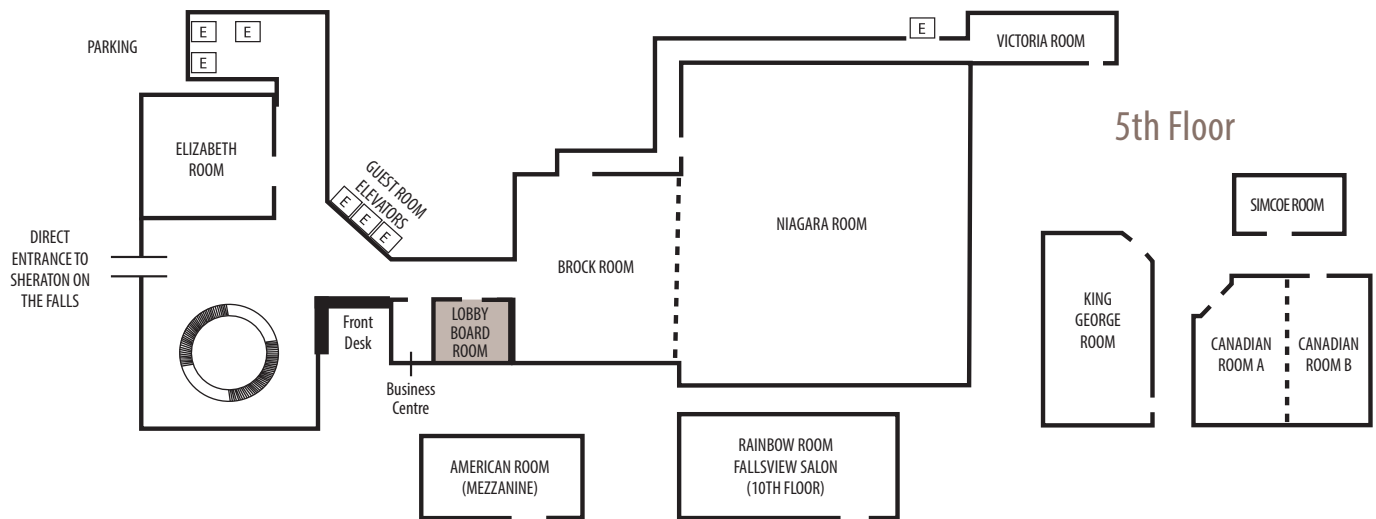

LOBBY BOARDROOM

CROWNE PLAZA®
NIAGARA FALLS

ROOM	DIMENSIONS	THEATRE	CLASSROOM	HOLLOW SQ.	RECEPTION	BANQUET	BOOTH (8X10)	BOOTH (10X10)
Lobby Boardroom	24 x 16 = 384 sq.ft.	Boardroom Only (12 People)						