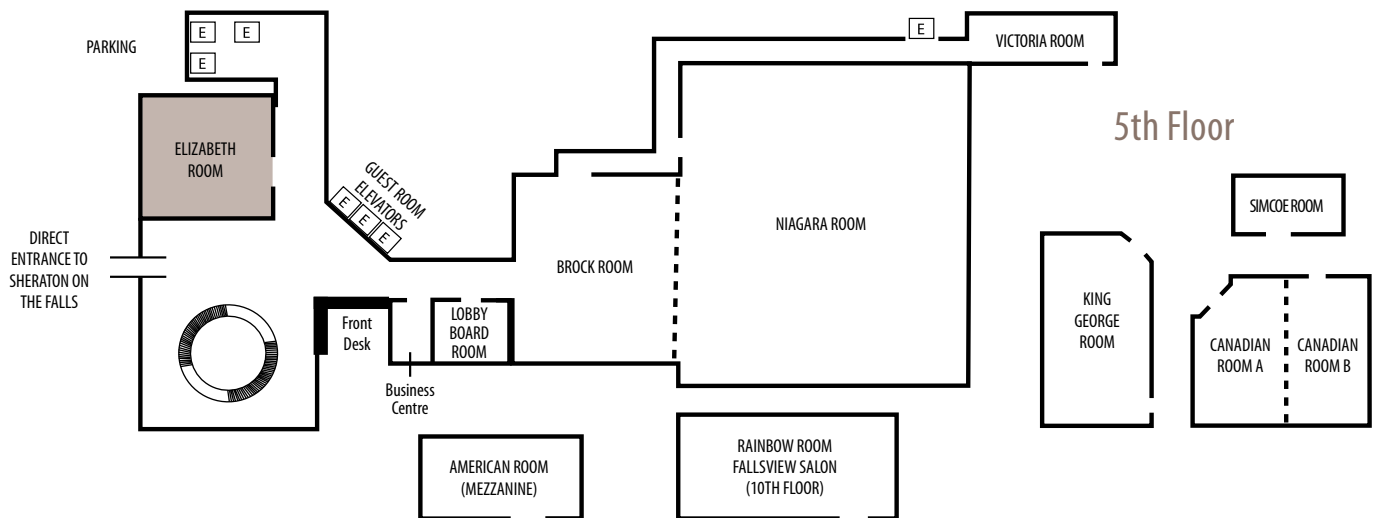

# ELIZABETH ROOM

## CROWNE PLAZA® NIAGARA FALLS

ROOM	DIMENSIONS	THEATRE	CLASSROOM	HOLLOW SQ.	RECEPTION	BANQUET	BOOTH (8X10)	BOOTH (10X10)
Elizabeth Room	44 x 34 = 1496 sq.ft	130	68	40	120	120	-	-